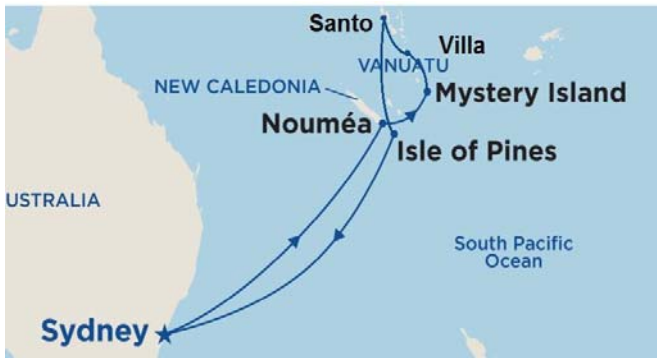

Pacific Islands

Carnival Splendor

12 Days

Voyage CD026

Monday, June 22, 2020

Ex Adelaide

INCLUSIONS

- * Return Adelaide home / airport transfers (zoned area & luggage limits apply) *
- * Return economy class air fares Adelaide/Sydney/Adelaide*
- *Return airport/port transfers *
- * Up to \$100.00 on board spending money per cabin (conditions apply) *
- * 11 night cruise in selected accommodation including all meals & entertainment *
- * Our group will enjoy a pre-departure get-together with travelling companions *

Itinerary	Date	Day	Duration
Sydney, Australia	22JUN20	MON	DEPART 4:00PM
CHECK IN STARTS AT 1200P			
At Sea	23JUN20	TUE	at sea
At Sea	24JUN20	WED	at sea
Noumea, New Caledonia	25JUN20	THU	ARRIVE 8:00AM DEPART 5:00PM
Mystery Island, Vanuatu	26JUN20	FRI	ARRIVE 8:00AM DEPART 5:00PM
Tender Required WIC Access May Be Limited			
Vila, Vanuatu	27JUN20	SAT	ARRIVE 8:00AM DEPART 5:00PM
Santo, Vanuatu	28JUN20	SUN	ARRIVE 8:00AM DEPART 5:00PM
At Sea	29JUN20	MON	at sea
Isle of Pines, New Caledonia	30JUN20	TUE	ARRIVE 8:00AM DEPART 5:00PM
Tender Required WIC Access May Be Limited			
At Sea	01JUL20	WED	at sea
At Sea	02JUL20	THU	at sea
Sydney, Australia	03JUL20	FRI	ARRIVE 6:30AM