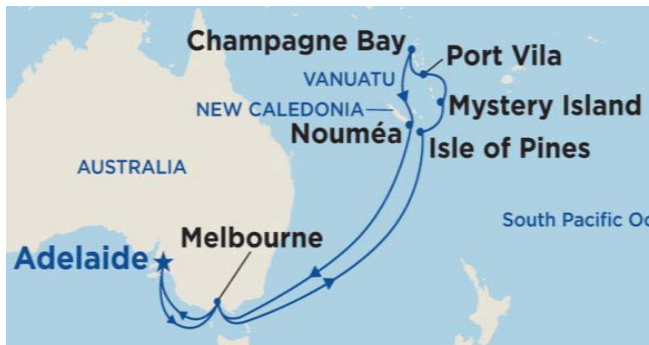

Pacific Islands

Sapphire Princess

18 Days

Voyage H107B

Friday, February 26, 2021

Ex Adelaide

INCLUSIONS

- * Return Adelaide home /outer harbour transfers (zoned area & luggage limits apply) *
- * Up to \$85.00 on board spending money per cabin (conditions apply) *
- * 17 night cruise in selected accommodation including all meals & entertainment *
- * Our group will enjoy a pre-departure get-together with travelling companions *

Itinerary	Date	Day	Duration
Adelaide, South Australia, Australi	26FEB21	FRI	DEPART 9:00PM
CHECK IN STARTS AT 0830P			
At Sea	27FEB21	SAT	
Melbourne, Victoria, Australia	28FEB21	SUN	ARRIVE 7:00AM DEPART 5:00PM
CHECK IN 12:00PM-3:00PM See Travel Summary for Progressive check in time			
At Sea	01MAR21	MON	
At Sea	02MAR21	TUE	
At Sea	03MAR21	WED	
Isle of Pines, New Caledonia	04MAR21	THU	ARRIVE 8:00AM DEPART 6:00PM
Tender Required WHEELCHAIR ACCESS LIMITED			
Mystery Island, Vanuatu	05MAR21	FRI	ARRIVE 8:00AM DEPART 6:00PM
Tender Required WHEELCHAIR ACCESS LIMITED			
Port Vila, Vanuatu	06MAR21	SAT	ARRIVE 8:00AM DEPART 6:00PM
Champagne Bay, Vanuatu	07MAR21	SUN	ARRIVE 8:00AM DEPART 6:00PM
Tender Required WHEELCHAIR ACCESS LIMITED			
At Sea	08MAR21	MON	
Noumea, New Caledonia	09MAR21	TUE	ARRIVE 7:00AM DEPART 4:00PM
At Sea	10MAR21	WED	
At Sea	11MAR21	THU	
At Sea	12MAR21	FRI	
Melbourne, Victoria, Australia	13MAR21	SAT	ARRIVE 7:00AM DEPART 5:00PM
CHECK IN 12:00PM-3:00PM See Travel Summary for Progressive check in time			
At Sea	14MAR21	SUN	
Adelaide, South Australia, Australi	15MAR21	MON	ARRIVE 7:00AM