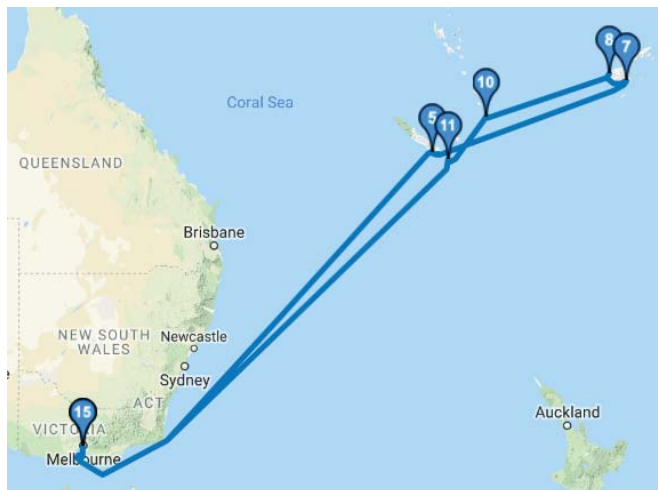

PACIFIC DAWN

Bounty Adventure Cruise

15 Day Cruise
18 JULY 2020

Itinerary	Date	Day	Duration
Brisbane, Australia	18JUL20	SAT	Depart 02:00PM
CHECK IN STARTS AT 1100A			
At Sea	19JUL20	SUN	At sea
Noumea, New Caledonia	20JUL20	MON	Afternoon and Evening
At Sea	21JUL20	TUE	At sea
At Sea	22JUL20	WED	At sea
Nuku'alofa Tonga	23JUL20	THU	Full Day
Vava'u, Tonga	24JUL20	FRI	Full Day
Tender Required W/C Access May Be Limited			
Mutiny on the Bounty	25JUL20	SAT	Cruise by
Scenic Cruising			
Suva, Fiji	26JUL20	SUN	Full Day
Port Denarau, Fiji	27JUL20	MON	Full Day
Tender Required W/C Access May Be Limited			
At Sea	28JUL20	TUE	At sea
Port Vila, Vanuatu	29JUL20	WED	Full Day
At Sea	30JUL20	THU	At sea
At Sea	31JUL20	FRI	At sea
Brisbane, Australia	01AUG20	SAT	Arrive 06:00AM

ALL THIS IS INCLUDED:

Return economy class air Adelaide/Brisbane/Adelaide

Return Adelaide home/airport transfers (zoned area & luggage limits apply).

Return airport/port transfers in Brisbane

14 night cruise in selected accommodation including all meals & entertainment.