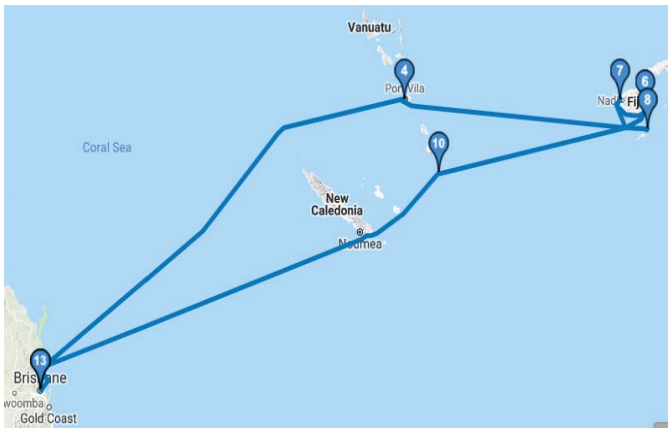

PACIFIC DAWN

Fiji Adventure Cruise

W027

This is how to holiday.

13 Day Cruise

18 May 2020

Itinerary	Date	Day	Duration
Brisbane, Australia	18MAY20	MON	Depart 02:00PM
CHECK IN STARTS AT 1100A			
At Sea	19MAY20	TUE	At sea
At Sea	20MAY20	WED	At sea
Port Vila, Vanuatu	21MAY20	THU	Full Day
At Sea	22MAY20	FRI	At sea
Suva, Fiji	23MAY20	SAT	Full Day
Port Denarau, Fiji	24MAY20	SUN	Full Day
Tender Required	W/C Access May Be Limited		
Dravuni Island, Fiji	25MAY20	MON	Full Day
Tender Required	W/C Access May Be Limited		
At Sea	26MAY20	TUE	At sea
Mystery Island, Vanuatu	27MAY20	WED	Full Day
Tender Required	W/C Access May Be Limited		
At Sea	28MAY20	THU	At sea
At Sea	29MAY20	FRI	At sea
Brisbane, Australia	30MAY20	SAT	Arrive 06:00AM

ALL THIS IS INCLUDED:

Return economy class air Adelaide/Brisbane/Adelaide

Return Adelaide home/airport transfers (zoned area & luggage limits apply).

Return airport/port transfers in Brisbane

12 night cruise in selected accommodation including all meals & entertainment.