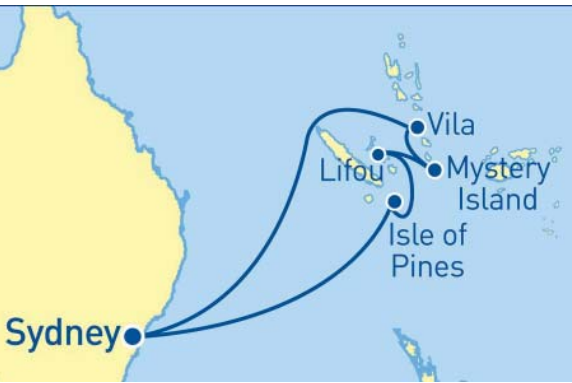

A062

PACIFIC ARIA

Discover Vanuatu Cruise

11 Day

18 December 2020

Ex Adelaide

Itinerary	Date	Day	Duration
Sydney, Australia	18DEC20	FRI	Depart 04:00PM
CHECK IN STARTS AT 1200P			
At Sea	19DEC20	SAT	At sea
At Sea	20DEC20	SUN	At sea
Noumea, New Caledonia	21DEC20	MON	Full Day
Mare, New Caledonia	22DEC20	TUE	Full Day
Tender Required W/C Access May Be Limited			
Mystery Island, Vanuatu	23DEC20	WED	Full Day
Tender Required W/C Access May Be Limited			
Port Vila, Vanuatu	24DEC20	THU	Full Day
At Sea	25DEC20	FRI	At sea
At Sea	26DEC20	SAT	At sea
At Sea	27DEC20	SUN	At sea
Sydney, Australia	28DEC20	MON	Arrive 07:00AM